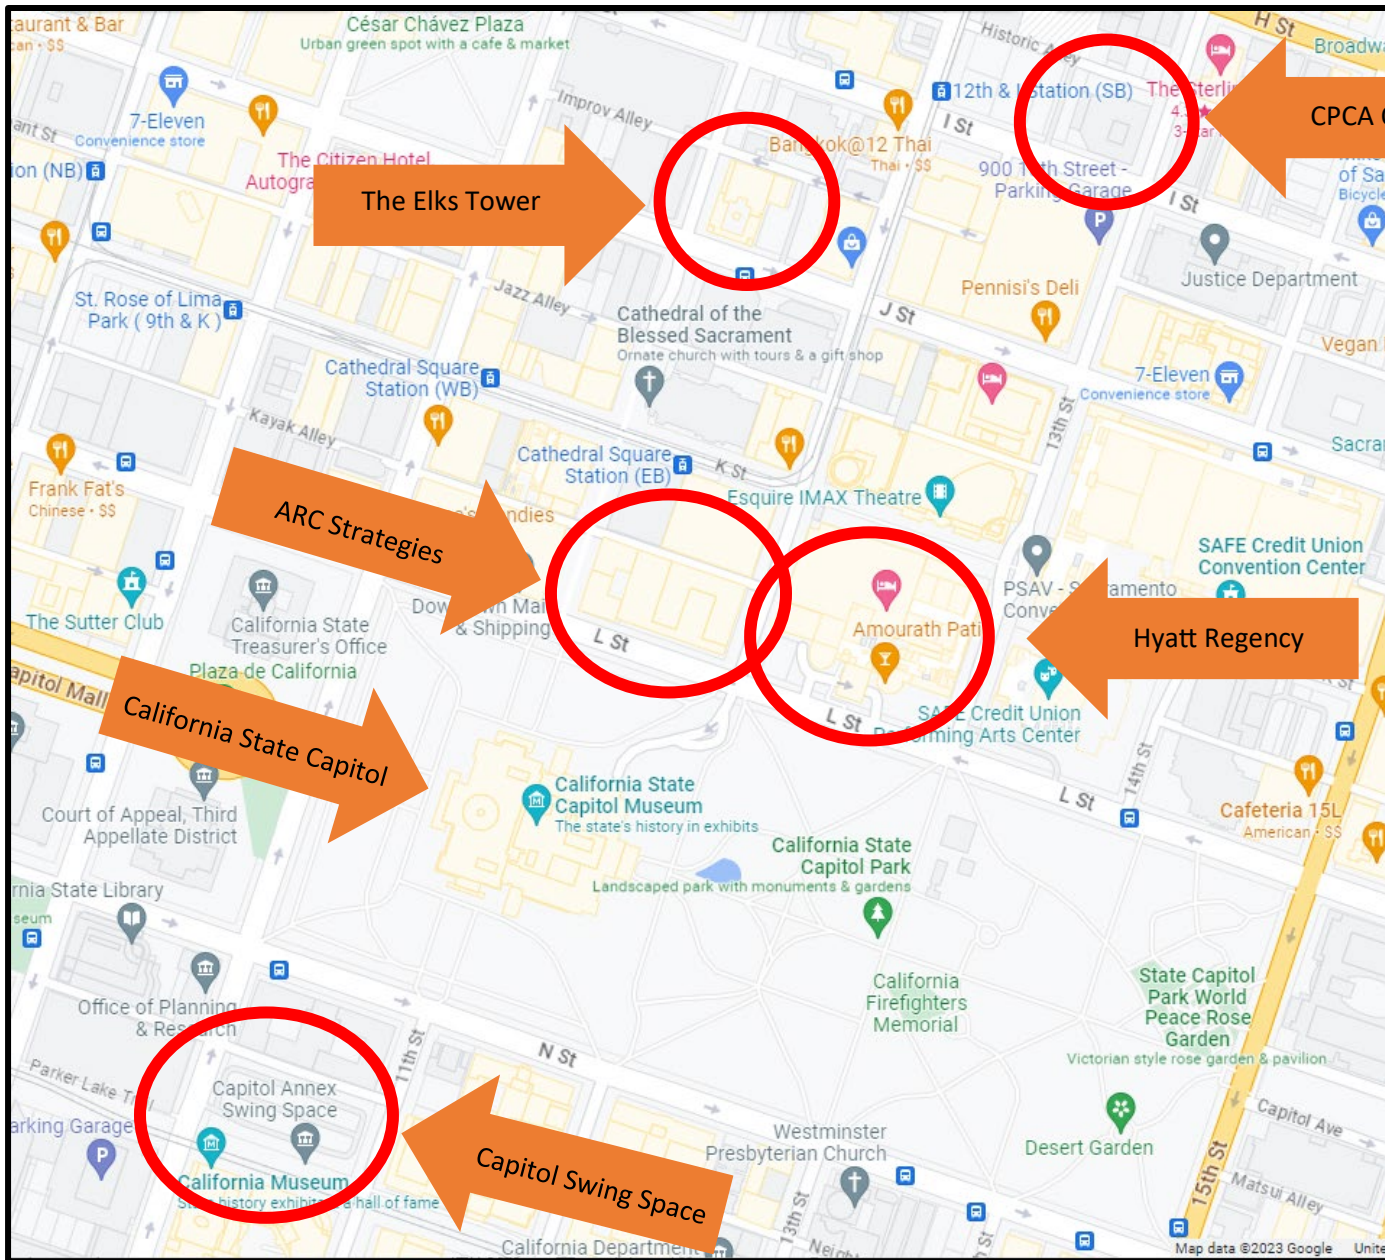

# Important Addresses for Day at the Capitol

- Capitol Swing Space**  
1021 O St.,  
Sacramento, CA 95814
- Elks Tower**  
921 11th Street,  
Sacramento, CA 95814
- Hyatt Regency**  
1209 L St.,  
Sacramento, CA 95814
- ARC Strategies**  
1121 L Street, Suite 408  
Sacramento, CA 95814
- CPCA Offices**  
1231 I Street, Suite 400  
Sacramento, CA 95814
- California State Capitol**  
1315 10th St,  
Sacramento, CA 95814