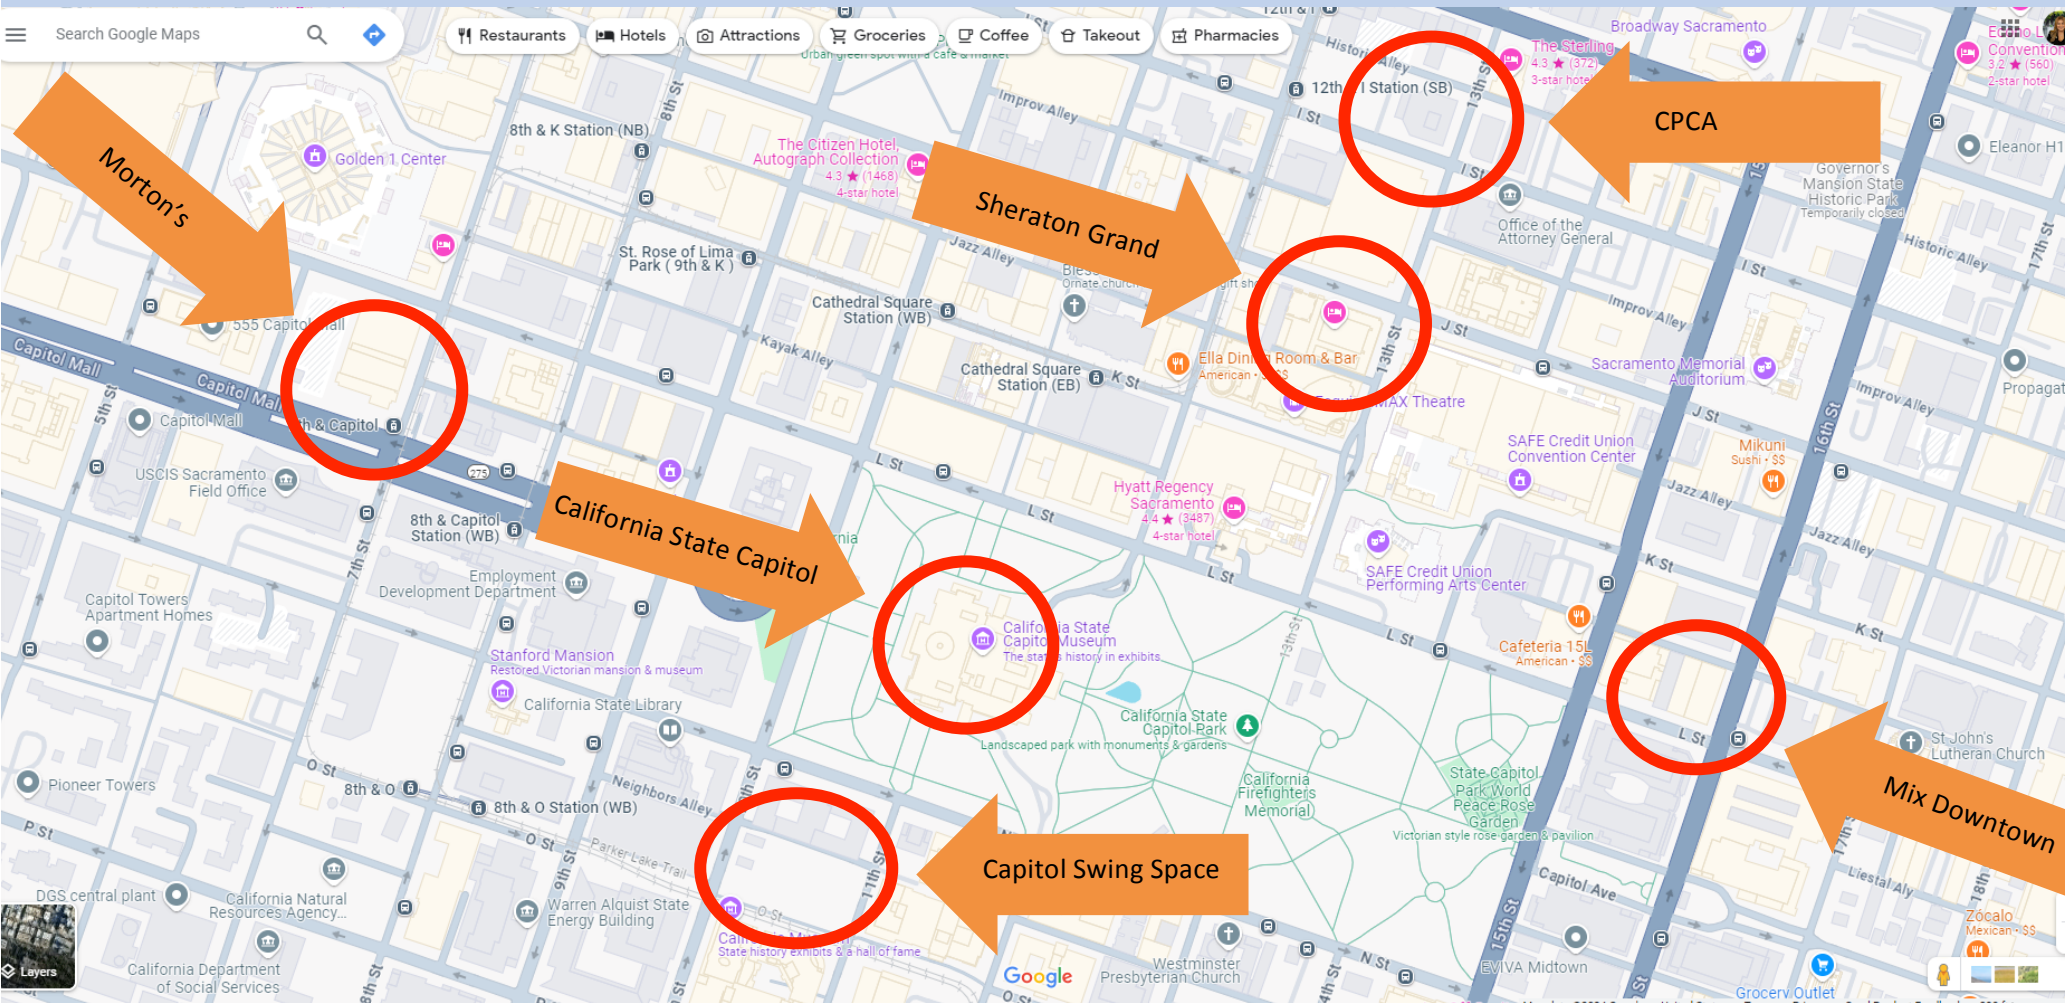

# Important Addresses for Day at the Capitol

**California State Capitol**  
1315 10th St,  
Sacramento, CA 95814

**California State Capitol**  
1315 10th St,  
Sacramento, CA 95814

**CPCA Offices**  
1231 I Street, Suite 400  
Sacramento, CA 95814

**Mix Downtown**  
1525 L Street,  
Sacramento, CA 95814

**Morton's The Steakhouse**  
621 Capitol Mall,  
Sacramento, CA 95814

**Sheraton Grand Sacramento Hotel**  
1230 J Street,  
Sacramento, CA 95814